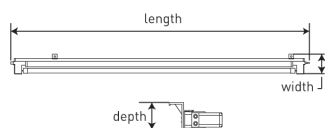

KITCHEN & FURNITURE

T4 FLUORESCENT STRIPLIGHTS

	LSTR6W	LSTR8W	LSTR16W	LSTR20W	LSTR30W
Watts:	6W	8W	16W	20W	30W
Length(mm):	280	400	530	630	820
Width(mm):	17	17	17	17	17
Depth (mm):	36	36	36	36	36
Light Output:	200lm	300lm	880lm	1200lm	1850lm
Guarantee:	2	2	2	2	2

- Cabinet displays
- Kickboard lighting
- Kitchen wall units
- Under counter
- Cornice lighting
- Workbench lighting

FEATURES

- Complete kit:
 - Fitting with male and female butt connectors
 - Plug-in power cord
 - 500mm linking cables
 - Vertical & horizontal mounting clips
 - 2700k warm white triphosphor tube
 - Clip and rotate tube removal
 - Link up to 6 fittings together